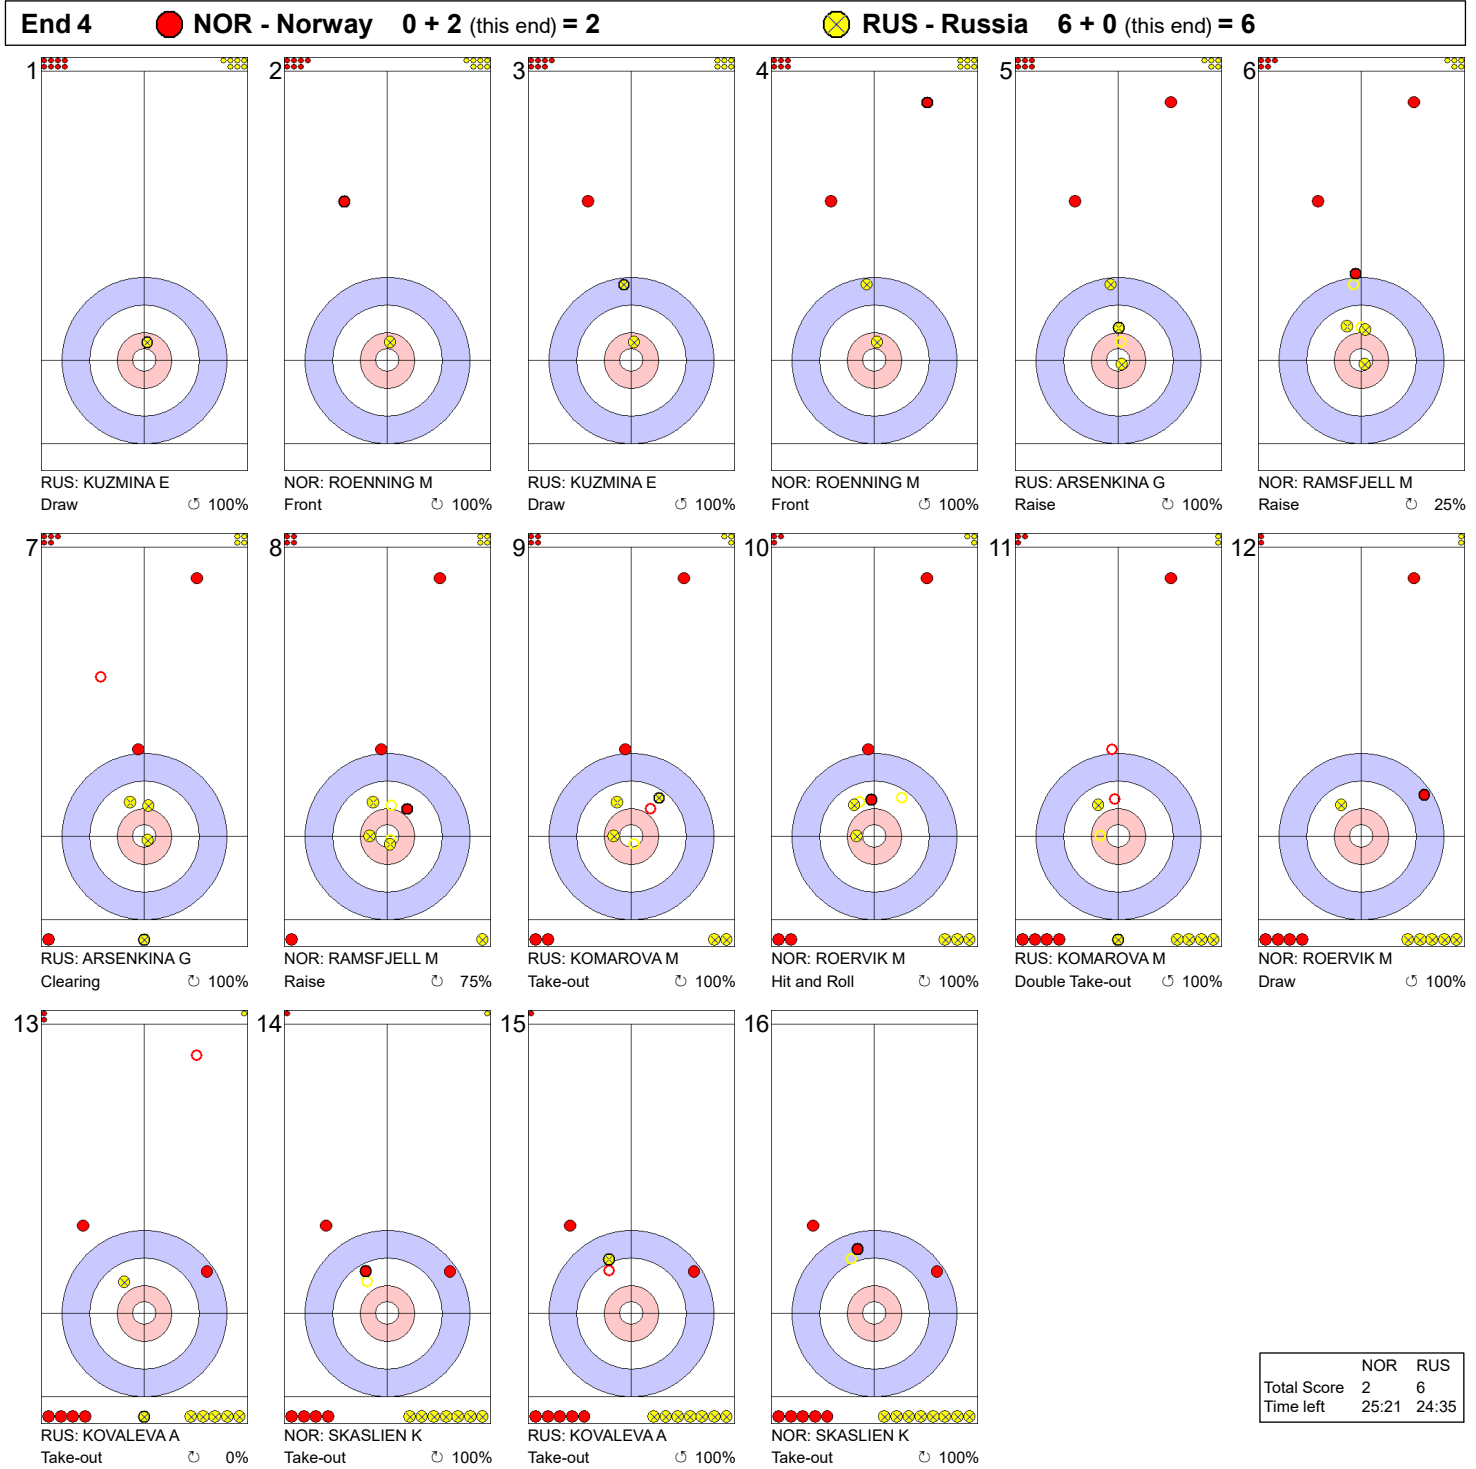

Game - Shot by Shot

Legend:
 ↻ Clockwise ↺ Counter-clockwise - Not considered

Game - Shot by Shot

Legend:
 ↻ Clockwise ↺ Counter-clockwise - Not considered

Game - Shot by Shot

Legend:
 ↻ Clockwise ↺ Counter-clockwise - Not considered

Game - Shot by Shot

Legend:
 ↻ Clockwise ↺ Counter-clockwise - Not considered