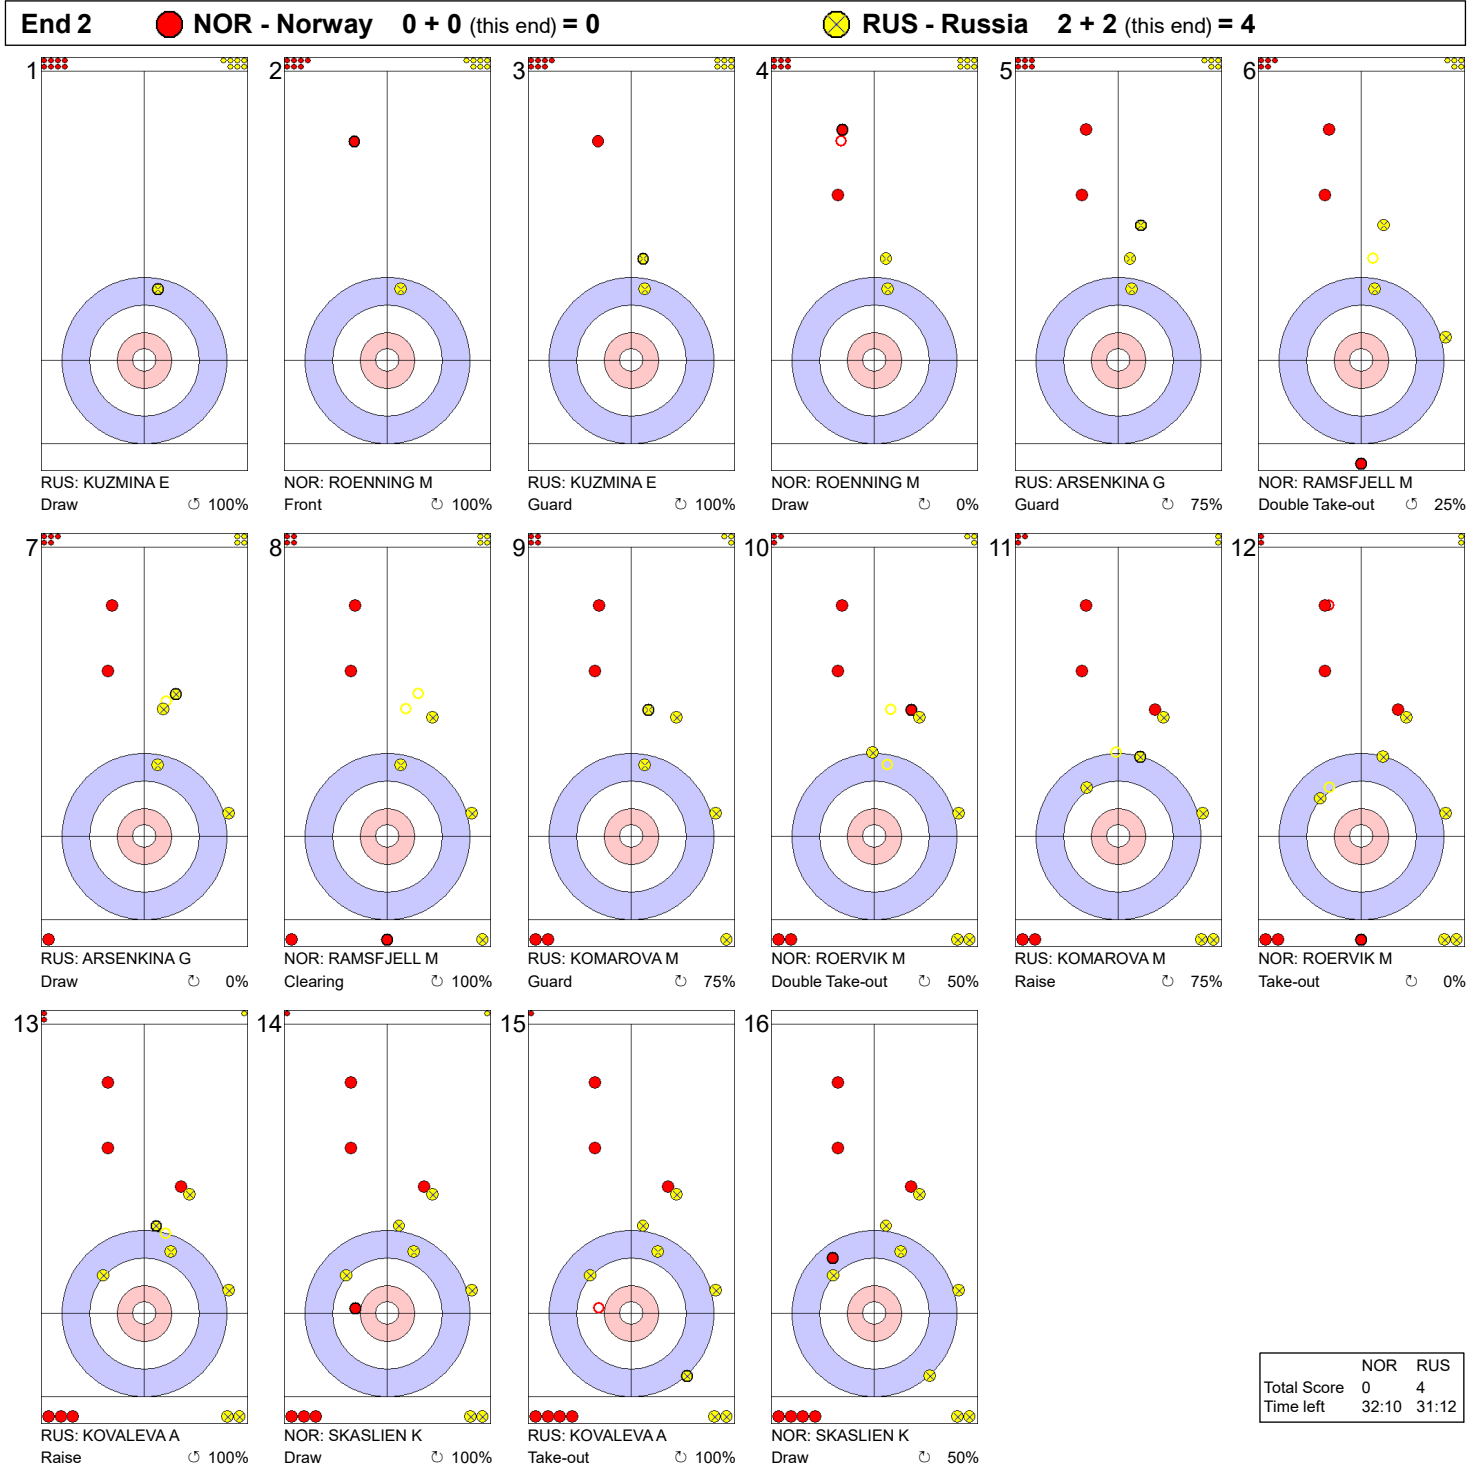

Game - Shot by Shot

Legend:
 ↻ Clockwise ↺ Counter-clockwise - Not considered

Game - Shot by Shot

Legend:
 ↻ Clockwise ↺ Counter-clockwise - Not considered

Game - Shot by Shot

Legend:
 ↻ Clockwise ↺ Counter-clockwise - Not considered

Game - Shot by Shot

Legend:
 ↻ Clockwise ↺ Counter-clockwise - Not considered