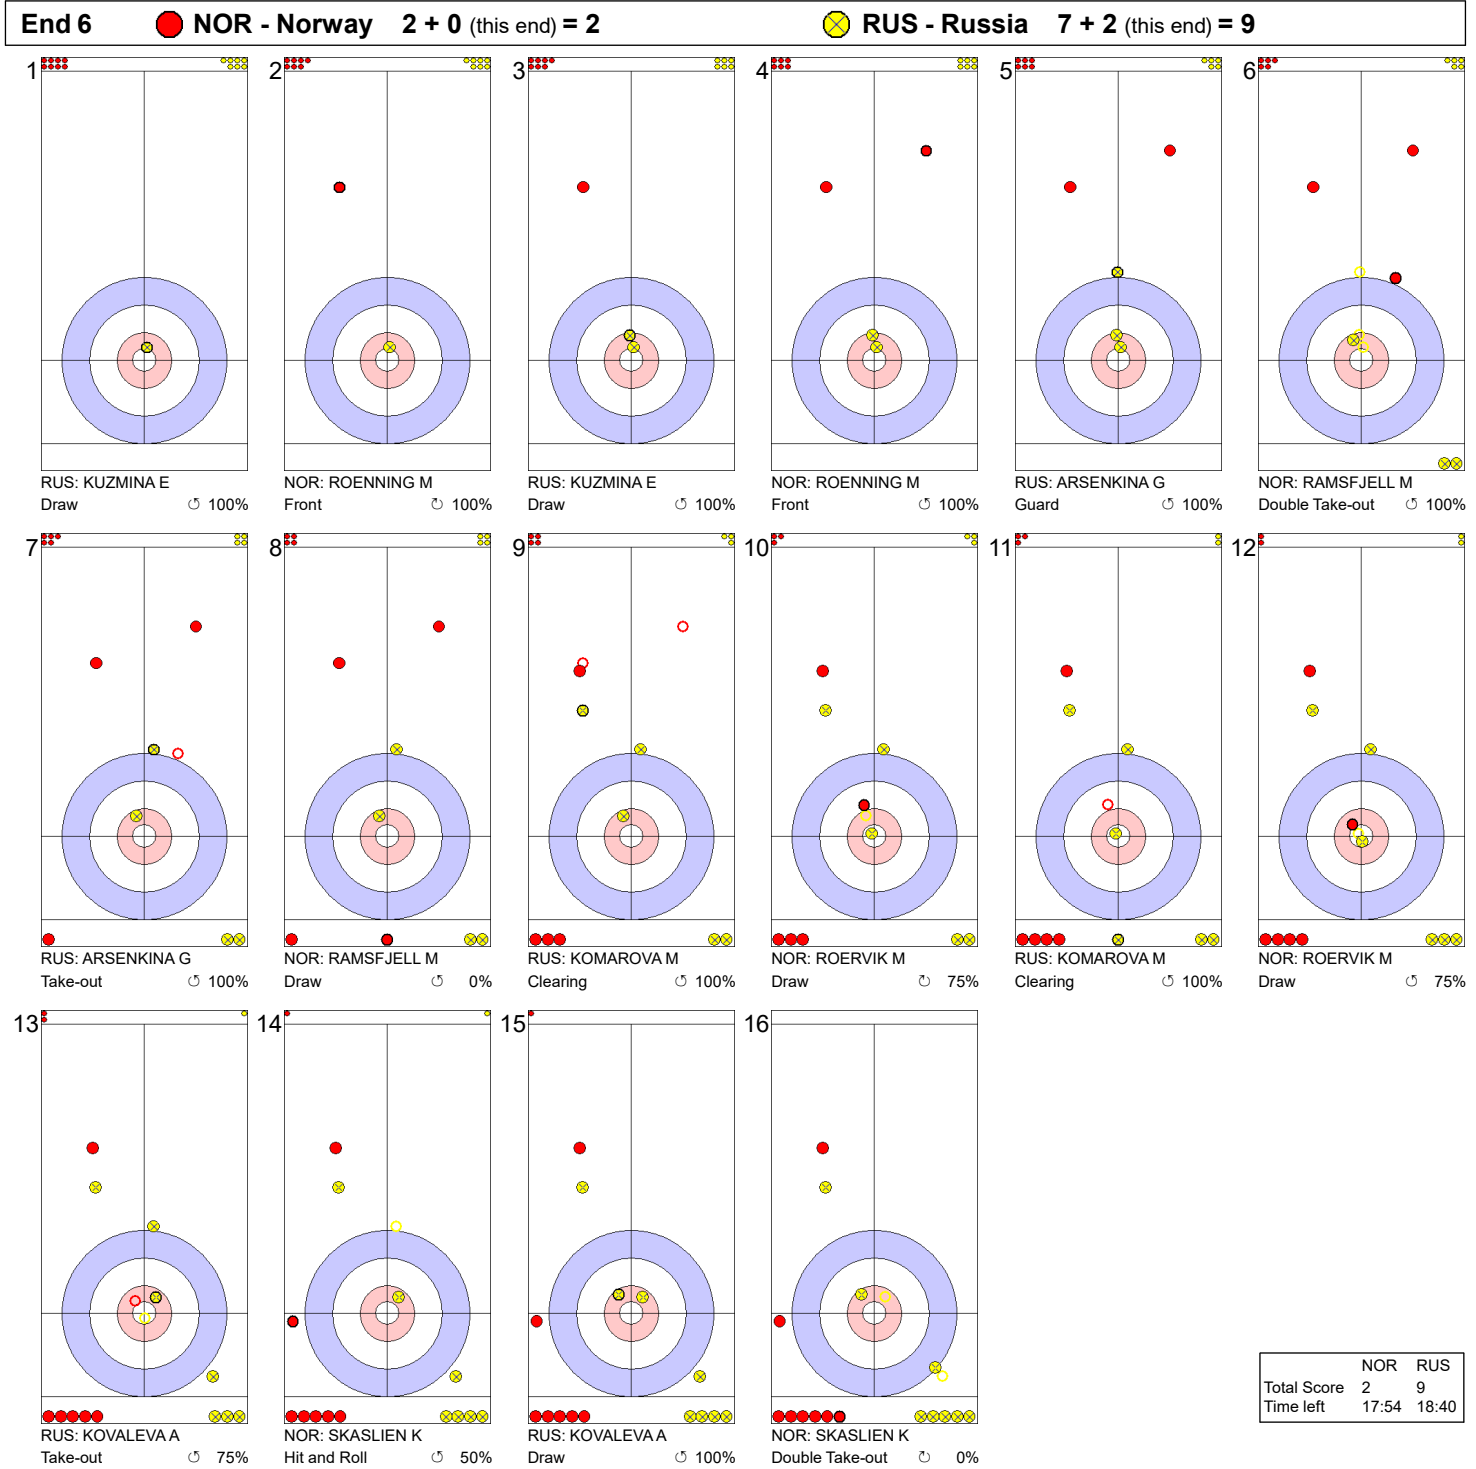

Game - Shot by Shot

Legend:
 ↻ Clockwise ↺ Counter-clockwise - Not considered

Game - Shot by Shot

Legend:
 ↻ Clockwise ↺ Counter-clockwise - Not considered

Game - Shot by Shot

Legend:
 ↻ Clockwise ↺ Counter-clockwise - Not considered

Game - Shot by Shot

Legend:
 ↻ Clockwise ↺ Counter-clockwise - Not considered